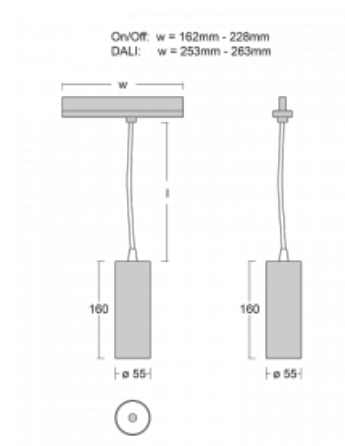

## Technical drawing

Type of installation	3 circuit track
Light distribution	Direct
Luminaire shape	Circular
Colour of the luminaires	Black
Material	Aluminium
Lifetime	L80/B20 50 000 hours
Warranty	5 years
Description of luminaires	Luminaire 3 circuit track
Dimensions	∅ 55 mm × 160 mm
Weight	0.5 kg
Light source	LED MODUL
Type of optical system	Reflector
Luminous flux*	1750 lm
Colour Temperature	4000 K cool white
Luminous efficacy	88 lm/W
MacAdam Light source	3
Colour rendering index	90