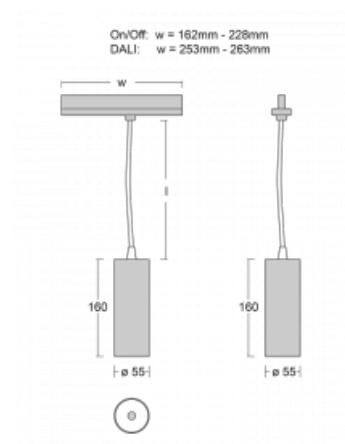

Technical drawing

Type of installation	3 circuit track
Light distribution	Direct
Luminaire shape	Circular
Colour of the luminaires	Black
Material	Aluminium
Lifetime	L80/B20 50 000 hours
Warranty	60 months
Description of luminaires	Luminaire 3 circuit track
Dimensions	∅ 55 mm × 160 mm
Weight	0.5 kg
Light source	LED MODUL
Type of optical system	Reflector
Luminous flux	1750 lm ± 10 %
Colour Temperature	4000 K cool white
Luminous efficacy	88 lm/W
MacAdam Light source	3
Colour rendering index	90
Luminaire power input	20 W ± 10 %
Connection of the luminaires	DALI dimmable
Electrical voltage	220-240V
Frequency	50/60Hz