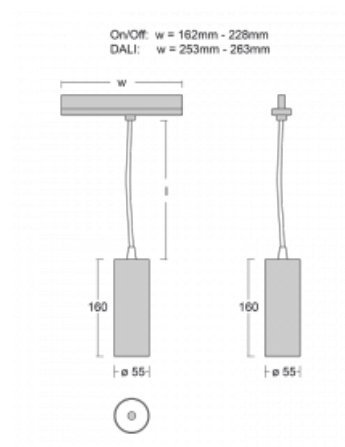

Technical drawing

Type of installation	3 circuit track
Light distribution	Direct
Luminaire shape	Circular
Colour of the luminaires	White
Material	Aluminium
Lifetime	L80/B20 50 000 hours
Warranty	5 years
Description of luminaires	Luminaire 3 circuit track
Dimensions	∅ 55 mm × 160 mm
Weight	0.5 kg
Light source	LED MODUL
Type of optical system	Reflector
Luminous flux*	1650 lm
Colour Temperature	3000 K warm white
Luminous efficacy	83 lm/W
MacAdam Light source	3
Colour rendering index	90