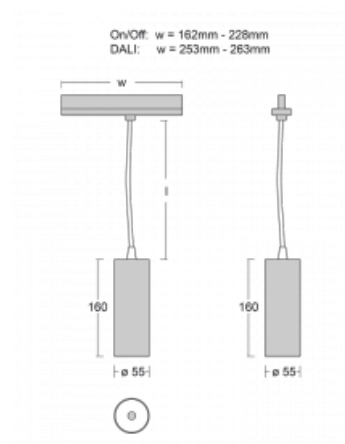

**Technical drawing**

Type of installation	3 circuit track
Light distribution	Direct
Luminaire shape	Circular
Colour of the luminaires	White
Material	Aluminium
Lifetime	L80/B20 50 000 hours
Warranty	5 years
Description of luminaires	Luminaire 3 circuit track
Dimensions	ø 55 mm × 160 mm
Weight	0.5 kg
Light source	LED MODUL
Type of optical system	Reflector
Luminous flux	1650 lm ± 10 %
Colour Temperature	3000 K warm white
Luminous efficacy	83 lm/W
MacAdam Light source	3
Colour rendering index	90
Luminaire power input	20 W ± 10 %
Connection of the luminaires	DALI dimmable
Electrical voltage	220-240V
Frequency	50/60Hz