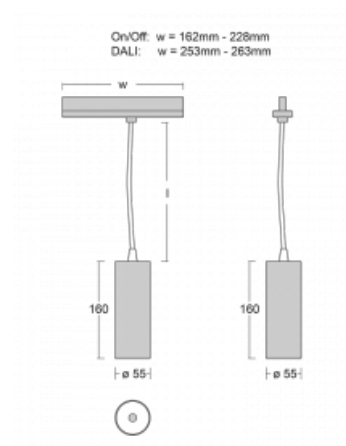

Technical drawing

Type of installation	3 circuit track
Light distribution	Direct
Luminaire shape	Circular
Colour of the luminaires	Silver
Material	Aluminium
Lifetime	L80/B20 50 000 hours
Warranty	60 months
Description of luminaires	Luminaire 3 circuit track
Dimensions	ø 55 mm × 160 mm
Weight	0.5 kg
Light source	LED MODUL
Type of optical system	Reflector
Luminous flux	1650 lm ± 10 %
Colour Temperature	3000 K warm white
Luminous efficacy	83 lm/W
MacAdam Light source	3
Colour rendering index	90
Luminaire power input	20 W ± 10 %
Connection of the luminaires	DALI dimmable
Electrical voltage	220-240V
Frequency	50/60Hz