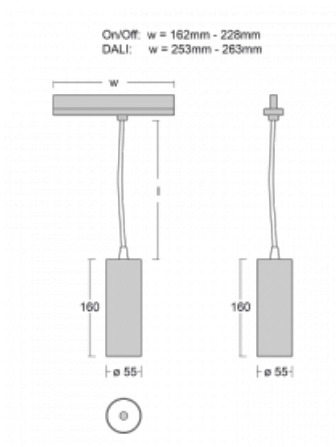

Technical drawing

Type of installation	3 circuit track
Light distribution	Direct
Luminaire shape	Circular
Colour of the luminaires	Black
Material	Aluminium
Lifetime	L80/B20 50 000 hours
Warranty	5 years
Description of luminaires	Luminaire 3 circuit track
Dimensions	∅ 55 mm × 160 mm
Weight	0.5 kg
Light source	LED MODUL
Type of optical system	Reflector
Luminous flux*	1650 lm
Colour Temperature	3000 K warm white
Luminous efficacy	83 lm/W
MacAdam Light source	3
Colour rendering index	90