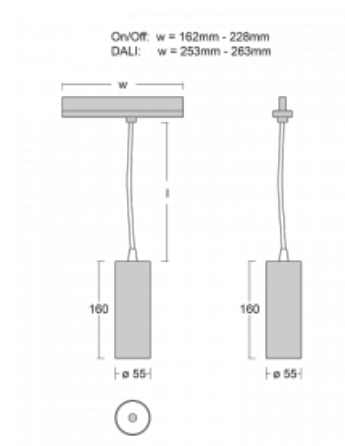

Technical drawing

Type of installation	3 circuit track
Light distribution	Direct
Luminaire shape	Circular
Colour of the luminaires	Black
Material	Aluminium
Lifetime	L80/B20 50 000 hours
Warranty	60 months
Description of luminaires	Luminaire 3 circuit track
Dimensions	ø 55 mm × 160 mm
Weight	0.5 kg
Light source	LED MODUL
Type of optical system	Reflector
Luminous flux	1650 lm ± 10 %
Colour Temperature	3000 K warm white
Luminous efficacy	83 lm/W
MacAdam Light source	3
Colour rendering index	90
Luminaire power input	20 W ± 10 %
Connection of the luminaires	DALI dimmable
Electrical voltage	220-240V
Frequency	50/60Hz