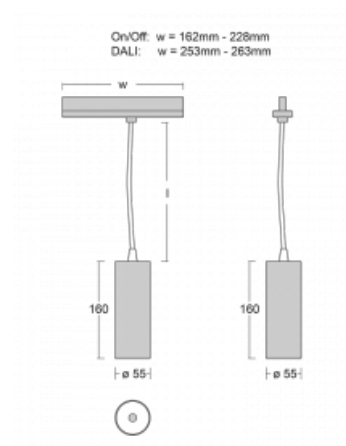

Technical drawing

Type of installation	3 circuit track
Light distribution	Direct
Luminaire shape	Circular
Colour of the luminaires	White
Material	Aluminium
Lifetime	L80/B20 50 000 hours
Warranty	60 months
Description of luminaires	Luminaire 3 circuit track
Dimensions	ø 55 mm × 160 mm
Weight	0.5 kg
Light source	LED MODUL
Type of optical system	Reflector
Luminous flux	1250 lm ± 10 %
Colour Temperature	4000 K cool white
Luminous efficacy	92 lm/W
MacAdam Light source	3
Colour rendering index	90
Luminaire power input	13.6 W ± 10 %
Connection of the luminaires	Electronic ballast non-dimmable
Electrical voltage	220-240V
Frequency	50/60Hz