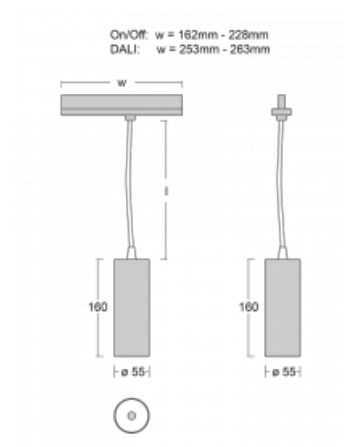

## Technical drawing

Type of installation	3 circuit track
Light distribution	Direct
Luminaire shape	Circular
Colour of the luminaires	White
Material	Aluminium
Lifetime	L80/B20 50 000 hours
Warranty	5 years
Description of luminaires	Luminaire 3 circuit track
Dimensions	∅ 55 mm × 160 mm
Weight	0.5 kg
Light source	LED MODUL
Type of optical system	Reflector
Luminous flux*	1250 lm
Colour Temperature	4000 K cool white
Luminous efficacy	92 lm/W
MacAdam Light source	3
Colour rendering index	90