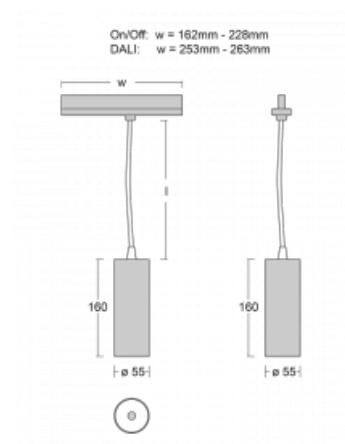

Technical drawing

Type of installation	3 circuit track
Light distribution	Direct
Luminaire shape	Circular
Colour of the luminaires	Silver
Material	Aluminium
Lifetime	L80/B20 50 000 hours
Warranty	60 months
Description of luminaires	Luminaire 3 circuit track
Dimensions	∅ 55 mm × 160 mm
Weight	0.5 kg
Light source	LED MODUL
Type of optical system	Reflector
Luminous flux	1250 lm ± 10 %
Colour Temperature	4000 K cool white
Luminous efficacy	92 lm/W
MacAdam Light source	3
Colour rendering index	90
Luminaire power input	13.6 W ± 10 %
Connection of the luminaires	Electronic ballast non-dimmable
Electrical voltage	220-240V
Frequency	50/60Hz