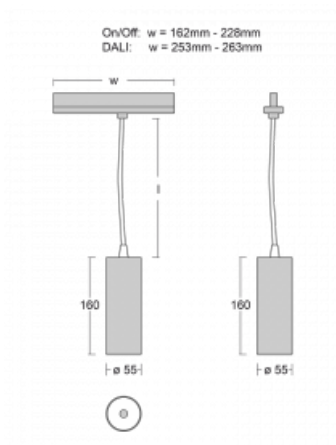

Technical drawing

Type of installation	3 circuit track
Light distribution	Direct
Luminaire shape	Circular
Colour of the luminaires	Silver
Material	Aluminium
Lifetime	L80/B20 50 000 hours
Warranty	5 years
Description of luminaires	Luminaire 3 circuit track
Dimensions	∅ 55 mm × 160 mm
Weight	0.5 kg
Light source	LED MODUL
Type of optical system	Reflector
Luminous flux*	1250 lm
Colour Temperature	4000 K cool white
Luminous efficacy	92 lm/W
MacAdam Light source	3
Colour rendering index	90