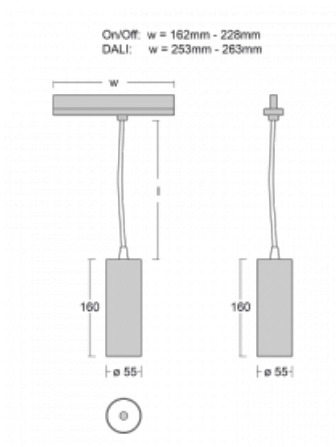

Technical drawing

Type of installation	3 circuit track
Light distribution	Direct
Luminaire shape	Circular
Colour of the luminaires	Black
Material	Aluminium
Lifetime	L80/B20 50 000 hours
Warranty	5 years
Description of luminaires	Luminaire 3 circuit track
Dimensions	ø 55 mm × 160 mm
Weight	0.5 kg
Light source	LED MODUL
Type of optical system	Reflector
Luminous flux*	1250 lm
Colour Temperature	4000 K cool white
Luminous efficacy	92 lm/W
MacAdam Light source	3
Colour rendering index	90