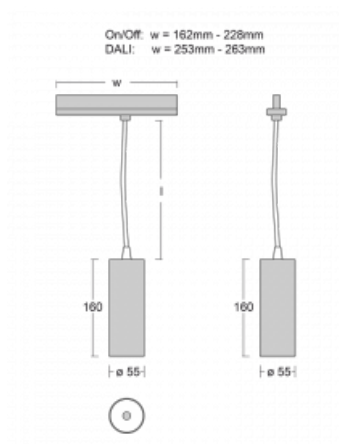

## Technical drawing

Type of installation	3 circuit track
Light distribution	Direct
Luminaire shape	Circular
Colour of the luminaires	Black
Material	Aluminium
Lifetime	L80/B20 50 000 hours
Warranty	60 months
Description of luminaires	Luminaire 3 circuit track
Dimensions	∅ 55 mm × 160 mm
Weight	0.5 kg
Light source	LED MODUL
Type of optical system	Reflector
Luminous flux	1250 lm ± 10 %
Colour Temperature	4000 K cool white
Luminous efficacy	92 lm/W
MacAdam Light source	3
Colour rendering index	90
Luminaire power input	13.6 W ± 10 %
Connection of the luminaires	Electronic ballast non-dimmable
Electrical voltage	220-240V
Frequency	50/60Hz