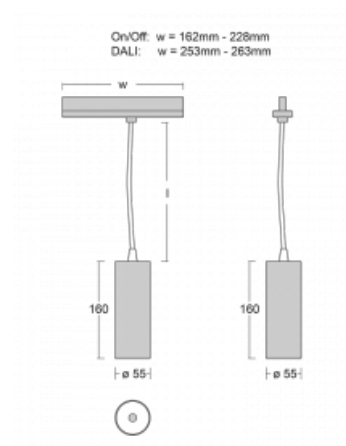

Technical drawing

Type of installation	3 circuit track
Light distribution	Direct
Luminaire shape	Circular
Colour of the luminaires	White
Material	Aluminium
Lifetime	L80/B20 50 000 hours
Warranty	60 months
Description of luminaires	Luminaire 3 circuit track
Dimensions	ø 55 mm × 160 mm
Weight	0.5 kg
Light source	LED MODUL
Type of optical system	Reflector
Luminous flux	1200 lm ± 10 %
Colour Temperature	3000 K warm white
Luminous efficacy	88 lm/W
MacAdam Light source	3
Colour rendering index	90
Luminaire power input	13.6 W ± 10 %
Connection of the luminaires	Electronic ballast non-dimmable
Electrical voltage	220-240V
Frequency	50/60Hz