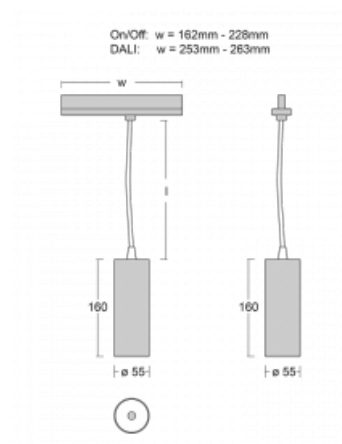

Technical drawing

Type of installation	3 circuit track
Light distribution	Direct
Luminaire shape	Circular
Colour of the luminaires	Silver
Material	Aluminium
Lifetime	L80/B20 50 000 hours
Warranty	60 months
Description of luminaires	Luminaire 3 circuit track
Dimensions	ø 55 mm × 160 mm
Weight	0.5 kg
Light source	LED MODUL
Type of optical system	Reflector
Luminous flux	1200 lm ± 10 %
Colour Temperature	3000 K warm white
Luminous efficacy	88 lm/W
MacAdam Light source	3
Colour rendering index	90
Luminaire power input	13.6 W ± 10 %
Connection of the luminaires	Electronic ballast non-dimmable
Electrical voltage	220-240V
Frequency	50/60Hz