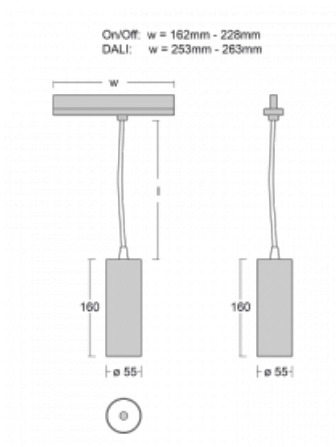

## Technical drawing

Type of installation	3 circuit track
Light distribution	Direct
Luminaire shape	Circular
Colour of the luminaires	Silver
Material	Aluminium
Lifetime	L80/B20 50 000 hours
Warranty	5 years
Description of luminaires	Luminaire 3 circuit track
Dimensions	∅ 55 mm × 160 mm
Weight	0.5 kg
Light source	LED MODUL
Type of optical system	Reflector
Luminous flux*	1200 lm
Colour Temperature	3000 K warm white
Luminous efficacy	88 lm/W
MacAdam Light source	3
Colour rendering index	90