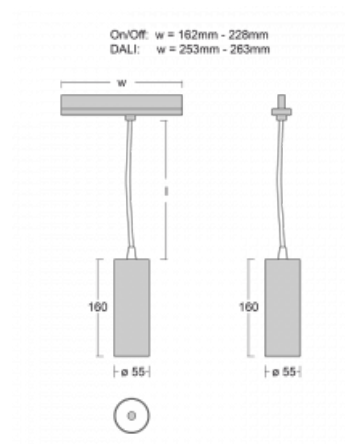

Technical drawing

| | |
|------------------------------|---------------------------------|
| Type of installation | 3 circuit track |
| Light distribution | Direct |
| Luminaire shape | Circular |
| Colour of the luminaires | Black |
| Material | Aluminium |
| Lifetime | L80/B20 50 000 hours |
| Warranty | 60 months |
| Description of luminaires | Luminaire 3 circuit track |
| Dimensions | ø 55 mm × 160 mm |
| Weight | 0.5 kg |
| Light source | LED MODUL |
| Type of optical system | Reflector |
| Luminous flux | 1200 lm ± 10 % |
| Colour Temperature | 3000 K warm white |
| Luminous efficacy | 88 lm/W |
| MacAdam Light source | 3 |
| Colour rendering index | 90 |
| Luminaire power input | 13.6 W ± 10 % |
| Connection of the luminaires | Electronic ballast non-dimmable |
| Electrical voltage | 220-240V |
| Frequency | 50/60Hz |