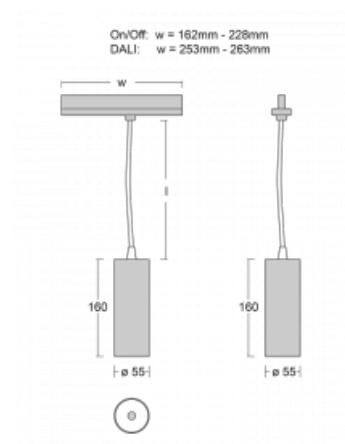

## Technical drawing

Type of installation	3 circuit track
Light distribution	Direct
Luminaire shape	Circular
Colour of the luminaires	White
Material	Aluminium
Lifetime	L80/B20 50 000 hours
Warranty	60 months
Description of luminaires	Luminaire 3 circuit track
Dimensions	ø 55 mm × 160 mm
Weight	0.5 kg
Light source	LED MODUL
Type of optical system	Reflector
Luminous flux	1250 lm ± 10 %
Colour Temperature	4000 K cool white
Luminous efficacy	92 lm/W
MacAdam Light source	3
Colour rendering index	90
Luminaire power input	13.6 W ± 10 %
Connection of the luminaires	DALI dimmable
Electrical voltage	220-240V
Frequency	50/60Hz