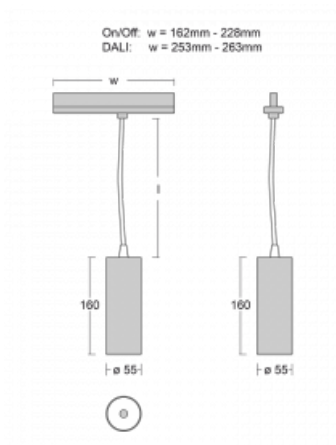

## Technical drawing

Type of installation	3 circuit track
Light distribution	Direct
Luminaire shape	Circular
Colour of the luminaires	White
Material	Aluminium
Lifetime	L80/B20 50 000 hours
Warranty	5 years
Description of luminaires	Luminaire 3 circuit track
Dimensions	$\varnothing 55 \text{ mm} \times 160 \text{ mm}$
Weight	0.5 kg
Light source	LED MODUL
Type of optical system	Reflector
Luminous flux*	1250 lm
Colour Temperature	4000 K cool white
Luminous efficacy	92 lm/W
MacAdam Light source	3
Colour rendering index	90