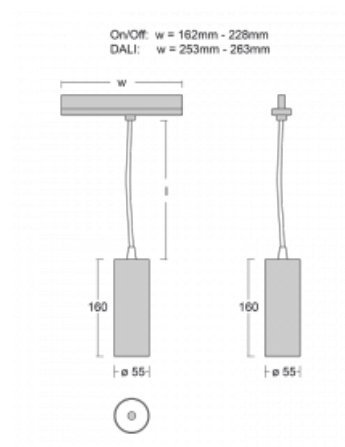

Technical drawing

Type of installation	3 circuit track
Light distribution	Direct
Luminaire shape	Circular
Colour of the luminaires	Silver
Material	Aluminium
Lifetime	L80/B20 50 000 hours
Warranty	60 months
Description of luminaires	Luminaire 3 circuit track
Dimensions	ø 55 mm × 160 mm
Weight	0.5 kg
Light source	LED MODUL
Type of optical system	Reflector
Luminous flux	1250 lm ± 10 %
Colour Temperature	4000 K cool white
Luminous efficacy	92 lm/W
MacAdam Light source	3
Colour rendering index	90
Luminaire power input	13.6 W ± 10 %
Connection of the luminaires	DALI dimmable
Electrical voltage	220-240V
Frequency	50/60Hz