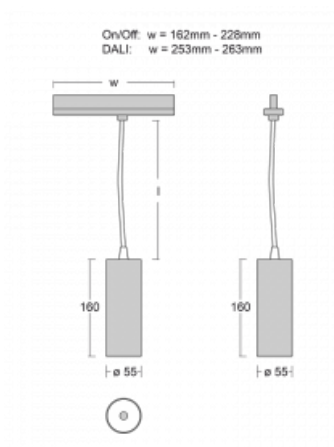

Technical drawing

Type of installation	3 circuit track
Light distribution	Direct
Luminaire shape	Circular
Colour of the luminaires	Silver
Material	Aluminium
Lifetime	L80/B20 50 000 hours
Warranty	5 years
Description of luminaires	Luminaire 3 circuit track
Dimensions	∅ 55 mm × 160 mm
Weight	0.5 kg
Light source	LED MODUL
Type of optical system	Reflector
Luminous flux*	1250 lm
Colour Temperature	4000 K cool white
Luminous efficacy	92 lm/W
MacAdam Light source	3
Colour rendering index	90