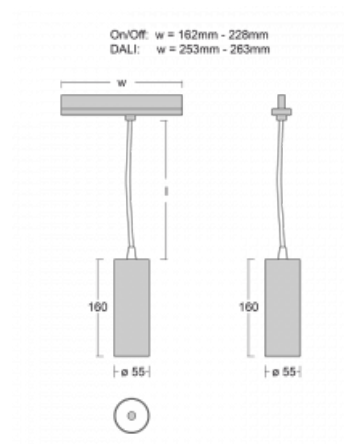

Technical drawing

Type of installation	3 circuit track
Light distribution	Direct
Luminaire shape	Circular
Colour of the luminaires	Black
Material	Aluminium
Lifetime	L80/B20 50 000 hours
Warranty	60 months
Description of luminaires	Luminaire 3 circuit track
Dimensions	∅ 55 mm × 160 mm
Weight	0.5 kg
Light source	LED MODUL
Type of optical system	Reflector
Luminous flux	1250 lm ± 10 %
Colour Temperature	4000 K cool white
Luminous efficacy	92 lm/W
MacAdam Light source	3
Colour rendering index	90
Luminaire power input	13.6 W ± 10 %
Connection of the luminaires	DALI dimmable
Electrical voltage	220-240V
Frequency	50/60Hz