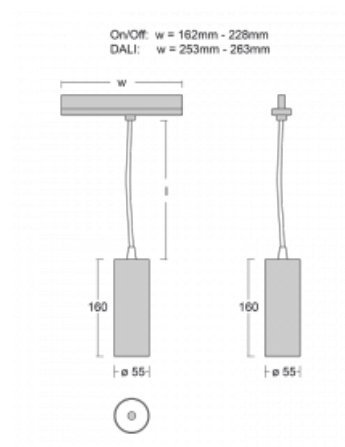

Technical drawing

Type of installation	3 circuit track
Light distribution	Direct
Luminaire shape	Circular
Colour of the luminaires	Black
Material	Aluminium
Lifetime	L80/B20 50 000 hours
Warranty	5 years
Description of luminaires	Luminaire 3 circuit track
Dimensions	∅ 55 mm × 160 mm
Weight	0.5 kg
Light source	LED MODUL
Type of optical system	Reflector
Luminous flux*	1250 lm
Colour Temperature	4000 K cool white
Luminous efficacy	92 lm/W
MacAdam Light source	3
Colour rendering index	90