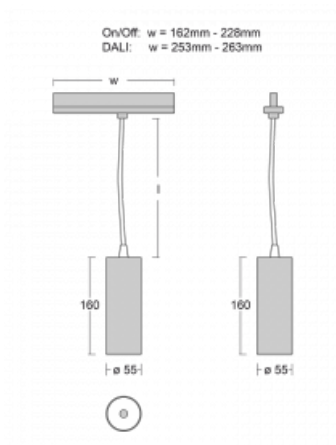

## Technical drawing

Type of installation	3 circuit track
Light distribution	Direct
Luminaire shape	Circular
Colour of the luminaires	White
Material	Aluminium
Lifetime	L80/B20 50 000 hours
Warranty	5 years
Description of luminaires	Luminaire 3 circuit track
Dimensions	$\varnothing 55 \text{ mm} \times 160 \text{ mm}$
Weight	0.5 kg
Light source	LED MODUL
Type of optical system	Reflector
Luminous flux*	1200 lm
Colour Temperature	3000 K warm white
Luminous efficacy	88 lm/W
MacAdam Light source	3
Colour rendering index	90