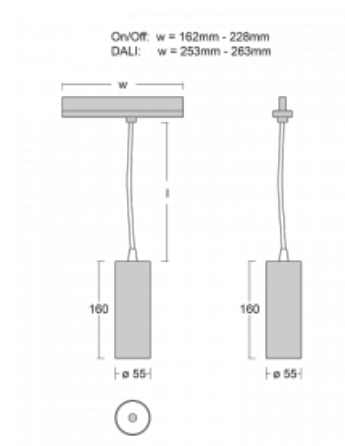

## Technical drawing

Type of installation	3 circuit track
Light distribution	Direct
Luminaire shape	Circular
Colour of the luminaires	White
Material	Aluminium
Lifetime	L80/B20 50 000 hours
Warranty	60 months
Description of luminaires	Luminaire 3 circuit track
Dimensions	ø 55 mm × 160 mm
Weight	0.5 kg
Light source	LED MODUL
Type of optical system	Reflector
Luminous flux	1200 lm ± 10 %
Colour Temperature	3000 K warm white
Luminous efficacy	88 lm/W
MacAdam Light source	3
Colour rendering index	90
Luminaire power input	13.6 W ± 10 %
Connection of the luminaires	DALI dimmable
Electrical voltage	220-240V
Frequency	50/60Hz