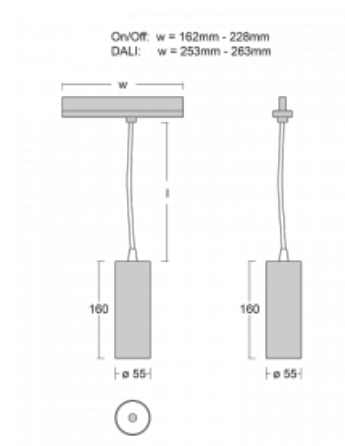

## Technical drawing

Type of installation	3 circuit track
Light distribution	Direct
Luminaire shape	Circular
Colour of the luminaires	Silver
Material	Aluminium
Lifetime	L80/B20 50 000 hours
Warranty	5 years
Description of luminaires	Luminaire 3 circuit track
Dimensions	∅ 55 mm × 160 mm
Weight	0.5 kg
Light source	LED MODUL
Type of optical system	Reflector
Luminous flux*	1200 lm
Colour Temperature	3000 K warm white
Luminous efficacy	88 lm/W
MacAdam Light source	3
Colour rendering index	90