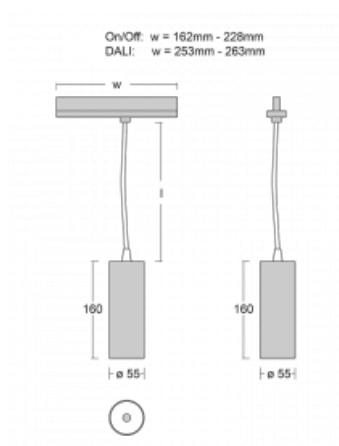

## Technical drawing

Type of installation	3 circuit track
Light distribution	Direct
Luminaire shape	Circular
Colour of the luminaires	Silver
Material	Aluminium
Lifetime	L80/B20 50 000 hours
Warranty	60 months
Description of luminaires	Luminaire 3 circuit track
Dimensions	∅ 55 mm × 160 mm
Weight	0.5 kg
Light source	LED MODUL
Type of optical system	Reflector
Luminous flux	1200 lm ± 10 %
Colour Temperature	3000 K warm white
Luminous efficacy	88 lm/W
MacAdam Light source	3
Colour rendering index	90
Luminaire power input	13.6 W ± 10 %
Connection of the luminaires	DALI dimmable
Electrical voltage	220-240V
Frequency	50/60Hz