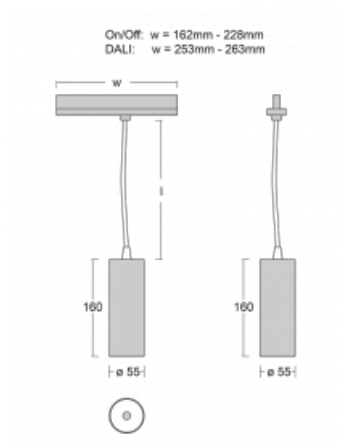

Technical drawing

Type of installation	3 circuit track
Light distribution	Direct
Luminaire shape	Circular
Colour of the luminaires	Black
Material	Aluminium
Lifetime	L80/B20 50 000 hours
Warranty	60 months
Description of luminaires	Luminaire 3 circuit track
Dimensions	ø 55 mm × 160 mm
Weight	0.5 kg
Light source	LED MODUL
Type of optical system	Reflector
Luminous flux	1200 lm ± 10 %
Colour Temperature	3000 K warm white
Luminous efficacy	88 lm/W
MacAdam Light source	3
Colour rendering index	90
Luminaire power input	13.6 W ± 10 %
Connection of the luminaires	DALI dimmable
Electrical voltage	220-240V
Frequency	50/60Hz