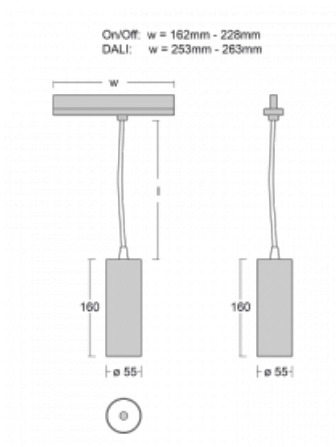

Technical drawing

Type of installation	3 circuit track
Light distribution	Direct
Luminaire shape	Circular
Colour of the luminaires	Black
Material	Aluminium
Lifetime	L80/B20 50 000 hours
Warranty	5 years
Description of luminaires	Luminaire 3 circuit track
Dimensions	∅ 55 mm × 160 mm
Weight	0.5 kg
Light source	LED MODUL
Type of optical system	Reflector
Luminous flux*	1200 lm
Colour Temperature	3000 K warm white
Luminous efficacy	88 lm/W
MacAdam Light source	3
Colour rendering index	90