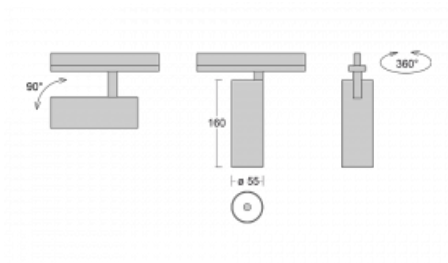

**Technical drawing**

Type of installation	3 circuit track
Light distribution	Direct
Luminaire shape	Circular
Colour of the luminaires	White
Material	Aluminium
Lifetime	L80/B20 50 000 hours
Warranty	60 months
Description of luminaires	Luminaire 3 circuit track
Dimensions	ø 55 mm × 160 mm
Weight	0.5 kg
Light source	LED MODUL
Type of optical system	Reflector
Luminous flux	1750 lm ± 10 %
Colour Temperature	4000 K cool white
Luminous efficacy	88 lm/W
MacAdam Light source	3
Colour rendering index	90
Beam angle	68°
UGR max. X=4H Y=8H, ρ=70,50,20	24.5