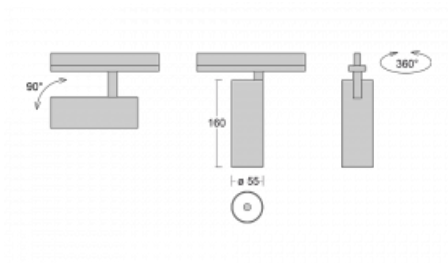

Luminaire

Vali55-T

178-600W-10GGE/940, S

If you are looking for a really decent looking cylindrical track luminaire of small dimensions with a high quality aluminium construction and good light parameters, there is not much to think about – Vali55-T will be just for you. You will use it mainly to illuminate smaller sales areas such as showcases or a specific product. Vali55-T can also illuminate art objects and in some cases they can also be used in households. The luminaires have been fitted with adapters for the 3-phase Global Track from Nordic Aluminium.

Technical drawing

Type of installation	3 circuit track
Light distribution	Direct
Luminaire shape	Circular
Colour of the luminaires	Silver
Material	Aluminium
Lifetime	L80/B20 50 000 hours
Warranty	5 years
Description of luminaires	Luminaire 3 circuit track
Dimensions	ø 55 mm × 160 mm
Weight	0.5 kg
Light source	LED MODUL
Type of optical system	Reflector
Luminous flux*	1750 lm
Colour Temperature	4000 K cool white
Luminous efficacy	88 lm/W
MacAdam Light source	3
Colour rendering index	90
Beam angle	68°
UGR max. X=4H Y=8H, ρ=70,50,20	24.5