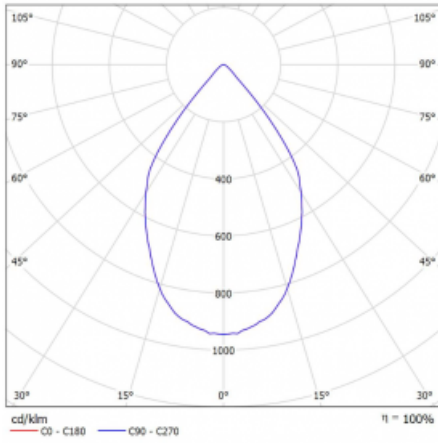

Curve

Luminaire power input 20 W ± 10 %

Connection of the luminaires Electronic ballast non-dimmable

Electrical voltage 220-240V

Frequency 50/60Hz

☐ CE IP 20