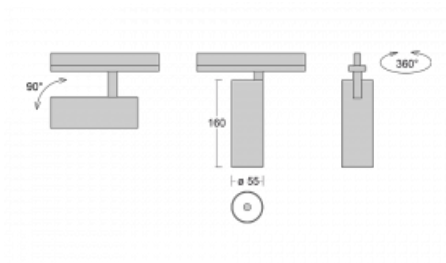

Technical drawing

Type of installation	3 circuit track
Light distribution	Direct
Luminaire shape	Circular
Colour of the luminaires	Black
Material	Aluminium
Lifetime	L80/B20 50 000 hours
Warranty	5 years
Description of luminaires	Luminaire 3 circuit track
Dimensions	ø 55 mm × 160 mm
Weight	0.5 kg
Light source	LED MODUL
Type of optical system	Reflector
Luminous flux*	1750 lm
Colour Temperature	4000 K cool white
Luminous efficacy	88 lm/W
MacAdam Light source	3
Colour rendering index	90
Beam angle	68°
UGR max. X=4H Y=8H, ρ=70,50,20	24.5