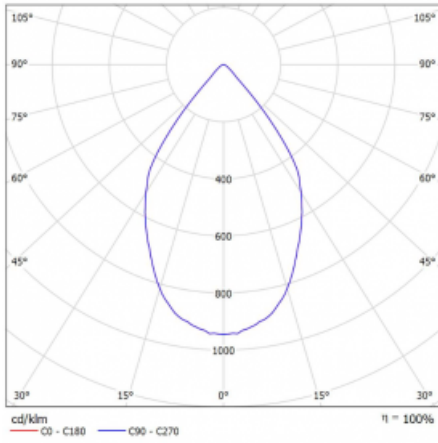

Curve

Luminaire power input* 20 W

Connection of the luminaires ON/OFF

Electrical voltage 220-240V

Frequency 50/60Hz

☐ CE IP 20

*±10 %