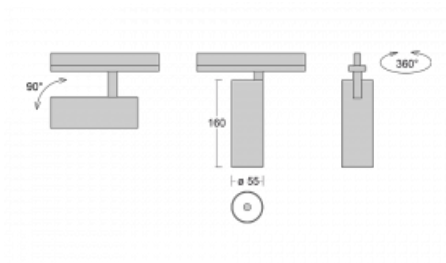

**Technical drawing**

Type of installation	3 circuit track
Light distribution	Direct
Luminaire shape	Circular
Colour of the luminaires	Black
Material	Aluminium
Lifetime	L80/B20 50 000 hours
Warranty	5 years
Description of luminaires	Luminaire 3 circuit track
Dimensions	ø 55 mm × 160 mm
Weight	0.5 kg
Light source	LED MODUL
Type of optical system	Reflector
Luminous flux*	1750 lm
Colour Temperature	4000 K cool white
Luminous efficacy	88 lm/W
MacAdam Light source	3
Colour rendering index	90
Beam angle	68°
UGR max. X=4H Y=8H, ρ=70,50,20	24.5