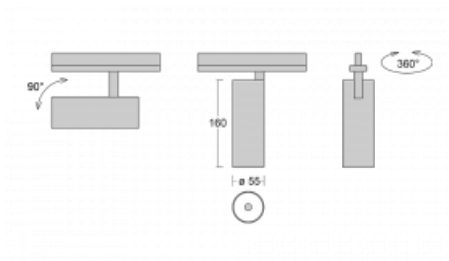

## Technical drawing

Type of installation	3 circuit track
Light distribution	Direct
Luminaire shape	Circular
Colour of the luminaires	White
Material	Aluminium
Lifetime	L80/B20 50 000 hours
Warranty	60 months
Description of luminaires	Luminaire 3 circuit track
Dimensions	ø 55 mm × 160 mm
Weight	0.5 kg
Light source	LED MODUL
Type of optical system	Reflector
Luminous flux	1650 lm ± 10 %
Colour Temperature	3000 K warm white
Luminous efficacy	83 lm/W
MacAdam Light source	3
Colour rendering index	90
Beam angle	68°
UGR max. X=4H Y=8H, ρ=70,50,20	24.3