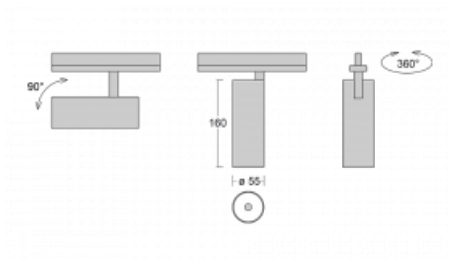

## Technical drawing

Type of installation	3 circuit track
Light distribution	Direct
Luminaire shape	Circular
Colour of the luminaires	White
Material	Aluminium
Lifetime	L80/B20 50 000 hours
Warranty	5 years
Description of luminaires	Luminaire 3 circuit track
Dimensions	ø 55 mm × 160 mm
Weight	0.5 kg
Light source	LED MODUL
Type of optical system	Reflector
Luminous flux*	1650 lm
Colour Temperature	3000 K warm white
Luminous efficacy	83 lm/W
MacAdam Light source	3
Colour rendering index	90
Beam angle	68°
UGR max. X=4H Y=8H, ρ=70,50,20	24.3