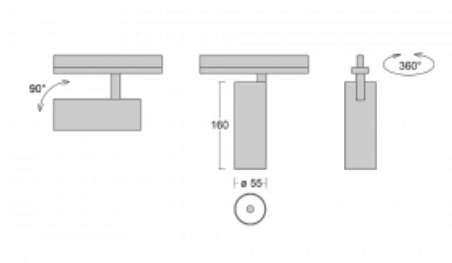

## Technical drawing

Type of installation	3 circuit track
Light distribution	Direct
Luminaire shape	Circular
Colour of the luminaires	Black
Material	Aluminium
Lifetime	L80/B20 50 000 hours
Warranty	60 months
Description of luminaires	Luminaire 3 circuit track
Dimensions	ø 55 mm × 160 mm
Weight	0.5 kg
Light source	LED MODUL
Type of optical system	Reflector
Luminous flux	1650 lm ± 10 %
Colour Temperature	3000 K warm white
Luminous efficacy	83 lm/W
MacAdam Light source	3
Colour rendering index	90
Beam angle	68°
UGR max. X=4H Y=8H, ρ=70,50,20	24.3