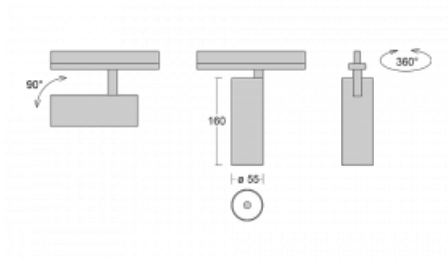

Technical drawing

Type of installation	3 circuit track
Light distribution	Direct
Luminaire shape	Circular
Colour of the luminaires	White
Material	Aluminium
Lifetime	L80/B20 50 000 hours
Warranty	5 years
Description of luminaires	Luminaire 3 circuit track
Dimensions	ø 55 mm × 160 mm
Weight	0.5 kg
Light source	LED MODUL
Type of optical system	Reflector
Luminous flux*	1750 lm
Colour Temperature	4000 K cool white
Luminous efficacy	88 lm/W
MacAdam Light source	3
Colour rendering index	90
Beam angle	68°
UGR max. X=4H Y=8H, ρ=70,50,20	24.5