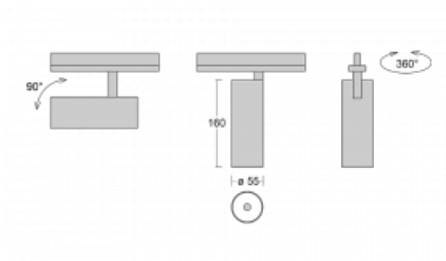

Technical drawing

Type of installation	3 circuit track
Light distribution	Direct
Luminaire shape	Circular
Colour of the luminaires	White
Material	Aluminium
Lifetime	L80/B20 50 000 hours
Warranty	60 months
Description of luminaires	Luminaire 3 circuit track
Dimensions	ø 55 mm × 160 mm
Weight	0.5 kg
Light source	LED MODUL
Type of optical system	Reflector
Luminous flux	1750 lm ± 10 %
Colour Temperature	4000 K cool white
Luminous efficacy	88 lm/W
MacAdam Light source	3
Colour rendering index	90
Beam angle	68°
UGR max. X=4H Y=8H, ρ=70,50,20	24.5