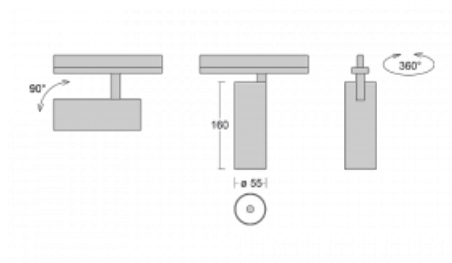

## Technical drawing

Type of installation	3 circuit track
Light distribution	Direct
Luminaire shape	Circular
Colour of the luminaires	Silver
Material	Aluminium
Lifetime	L80/B20 50 000 hours
Warranty	5 years
Description of luminaires	Luminaire 3 circuit track
Dimensions	ø 55 mm × 160 mm
Weight	0.5 kg
Light source	LED MODUL
Type of optical system	Reflector
Luminous flux*	1750 lm
Colour Temperature	4000 K cool white
Luminous efficacy	88 lm/W
MacAdam Light source	3
Colour rendering index	90
Beam angle	68°
UGR max. X=4H Y=8H, ρ=70,50,20	24.5