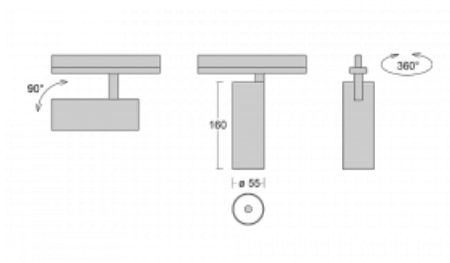

Technical drawing

Type of installation	3 circuit track
Light distribution	Direct
Luminaire shape	Circular
Colour of the luminaires	Black
Material	Aluminium
Lifetime	L80/B20 50 000 hours
Warranty	5 years
Description of luminaires	Luminaire 3 circuit track
Dimensions	ø 55 mm × 160 mm
Weight	0.5 kg
Light source	LED MODUL
Type of optical system	Reflector
Luminous flux*	1750 lm
Colour Temperature	4000 K cool white
Luminous efficacy	88 lm/W
MacAdam Light source	3
Colour rendering index	90
Beam angle	68°
UGR max. X=4H Y=8H, ρ=70,50,20	24.5