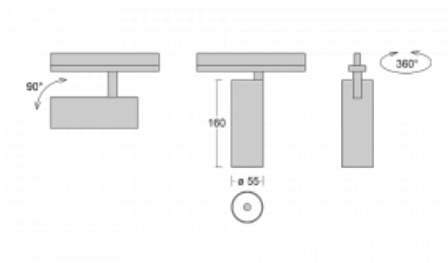

**Technical drawing**

Type of installation	3 circuit track
Light distribution	Direct
Luminaire shape	Circular
Colour of the luminaires	Black
Material	Aluminium
Lifetime	L80/B20 50 000 hours
Warranty	60 months
Description of luminaires	Luminaire 3 circuit track
Dimensions	ø 55 mm × 160 mm
Weight	0.5 kg
Light source	LED MODUL
Type of optical system	Reflector
Luminous flux	1750 lm ± 10 %
Colour Temperature	4000 K cool white
Luminous efficacy	88 lm/W
MacAdam Light source	3
Colour rendering index	90
Beam angle	68°
UGR max. X=4H Y=8H, ρ=70,50,20	24.5