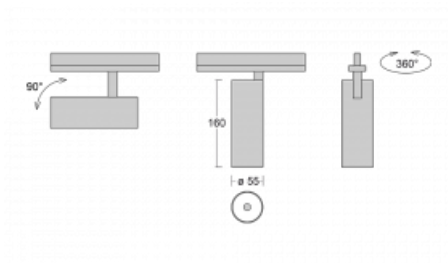

Luminaire

Vali55-T

178-600W-10GGD/930, W

If you are looking for a really decent looking cylindrical track luminaire of small dimensions with a high quality aluminium construction and good light parameters, there is not much to think about – Vali55-T will be just for you. You will use it mainly to illuminate smaller sales areas such as showcases or a specific product. Vali55-T can also illuminate art objects and in some cases they can also be used in households. The luminaires have been fitted with adapters for the 3-phase Global Track from Nordic Aluminium.

Technical drawing

Type of installation	3 circuit track
Light distribution	Direct
Luminaire shape	Circular
Colour of the luminaires	White
Material	Aluminium
Lifetime	L80/B20 50 000 hours
Warranty	60 months
Description of luminaires	Luminaire 3 circuit track
Dimensions	ø 55 mm × 160 mm
Weight	0.5 kg
Light source	LED MODUL
Type of optical system	Reflector
Luminous flux	1650 lm ± 10 %
Colour Temperature	3000 K warm white
Luminous efficacy	83 lm/W
MacAdam Light source	3
Colour rendering index	90
Beam angle	68°
UGR max. X=4H Y=8H, ρ=70,50,20	24.3