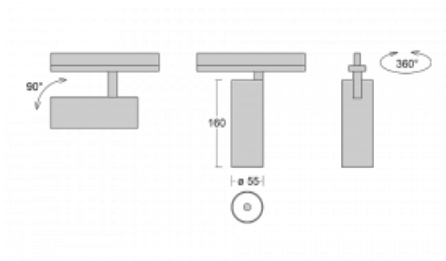

Technical drawing

| | |
|-----------------------------------|---------------------------|
| Type of installation | 3 circuit track |
| Light distribution | Direct |
| Luminaire shape | Circular |
| Colour of the luminaires | White |
| Material | Aluminium |
| Lifetime | L80/B20 50 000 hours |
| Warranty | 5 years |
| Description of luminaires | Luminaire 3 circuit track |
| Dimensions | ø 55 mm × 160 mm |
| Weight | 0.5 kg |
| Light source | LED MODUL |
| Type of optical system | Reflector |
| Luminous flux* | 1650 lm |
| Colour Temperature | 3000 K warm white |
| Luminous efficacy | 83 lm/W |
| MacAdam Light source | 3 |
| Colour rendering index | 90 |
| Beam angle | 68° |
| UGR max. X=4H Y=8H, ρ=70,50,20 | 24.3 |