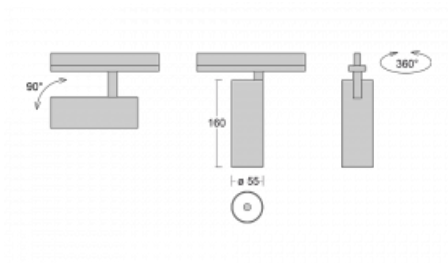

Luminaire

Vali55-T

178-600W-10GGD/930, S

If you are looking for a really decent looking cylindrical track luminaire of small dimensions with a high quality aluminium construction and good light parameters, there is not much to think about – Vali55-T will be just for you. You will use it mainly to illuminate smaller sales areas such as showcases or a specific product. Vali55-T can also illuminate art objects and in some cases they can also be used in households. The luminaires have been fitted with adapters for the 3-phase Global Track from Nordic Aluminium.

Technical drawing

Type of installation	3 circuit track
Light distribution	Direct
Luminaire shape	Circular
Colour of the luminaires	Silver
Material	Aluminium
Lifetime	L80/B20 50 000 hours
Warranty	60 months
Description of luminaires	Luminaire 3 circuit track
Dimensions	ø 55 mm × 160 mm
Weight	0.5 kg
Light source	LED MODUL
Type of optical system	Reflector
Luminous flux	1650 lm ± 10 %
Colour Temperature	3000 K warm white
Luminous efficacy	83 lm/W
MacAdam Light source	3
Colour rendering index	90
Beam angle	68°
UGR max. X=4H Y=8H, ρ=70,50,20	24.3