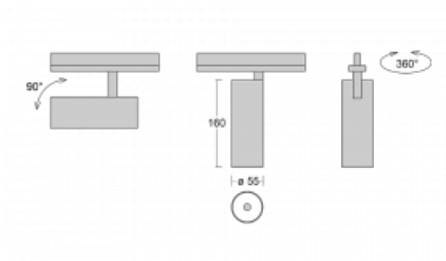

Technical drawing

Type of installation	3 circuit track
Light distribution	Direct
Luminaire shape	Circular
Colour of the luminaires	Black
Material	Aluminium
Lifetime	L80/B20 50 000 hours
Warranty	5 years
Description of luminaires	Luminaire 3 circuit track
Dimensions	ø 55 mm × 160 mm
Weight	0.5 kg
Light source	LED MODUL
Type of optical system	Reflector
Luminous flux*	1650 lm
Colour Temperature	3000 K warm white
Luminous efficacy	83 lm/W
MacAdam Light source	3
Colour rendering index	90
Beam angle	68°
UGR max. X=4H Y=8H, ρ=70,50,20	24.3