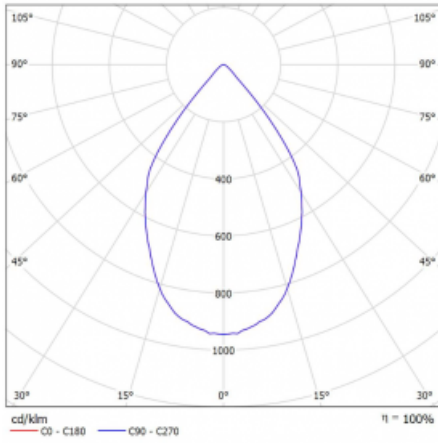

Curve

Luminaire power input* 20 W

Connection of the luminaires DALI

Electrical voltage 220-240V

Frequency 50/60Hz

☐ CE IP 20

*±10 %