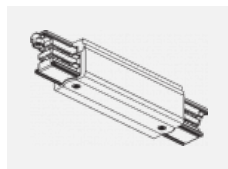

XTS14-2, black
Middle feed, black