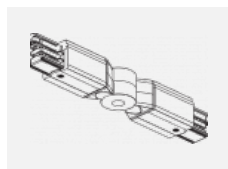

XTS24-2, black
Adjustable corner
connector, black