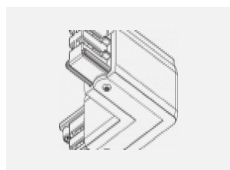

XTS34-3, white
L-feed, white