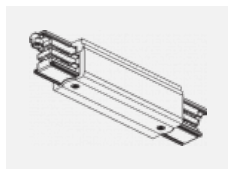

XTS14-1, grey
Middle feed, grey