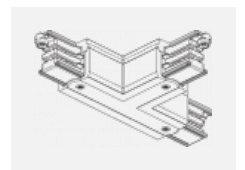

XTS36-2, black
T-feed, black