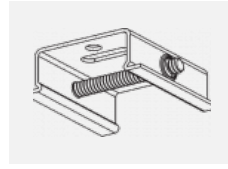

## Downloads

Installation instructions

Photos

**Accessories**

**00-00300, N**  
 wire suspension  
 2000mm

**00-00301, N**  
 wire suspension  
 4000mm

**00-00302, N**  
 wire suspension  
 6000mm

**00-00363, K**  
 cable 5x1,5 2000mm

**00-00364, K**  
 cable 5x1,5 4000mm

**00-00365, K**  
 cable 5x1,5 6000mm

**00-00370, B**  
 ceiling cup 80x80x32mm

**00-00370, S**  
 ceiling cup 80x80x32mm

**00-00370, W**  
 ceiling cup 80x80x32mm

**SKB10-1, grey**  
 Track clamp, grey