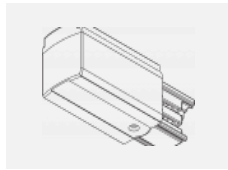

XTS11-1, grey
End feed, grey