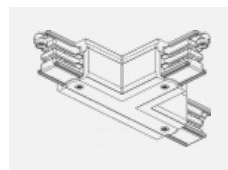

XTS36-1, grey
T-feed, grey