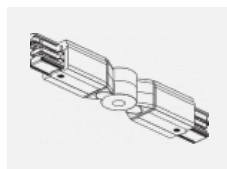

XTS24-3, white
Adjustable corner
connector, white