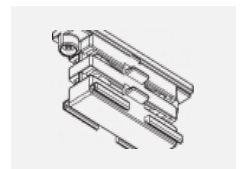

XTS21-2, black
Straight connector,
black