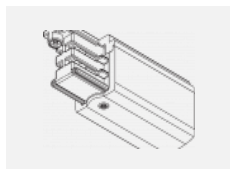

XTS12-3, white
End feed, white