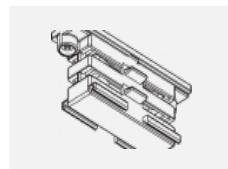

XTS21-1, grey
Straight connector, grey