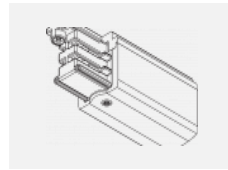

XTS12-1, grey
End feed, grey