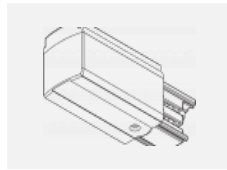

XTS11-3, white
End feed, white