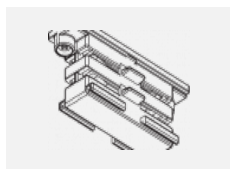

XTS21-3, white
Straight connector,
white