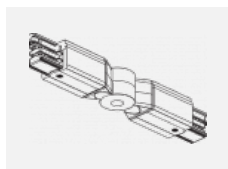

XTS24-1, grey
Adjustable corner
connector, grey