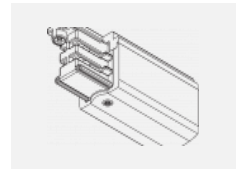

XTS12-2, black
End feed, black