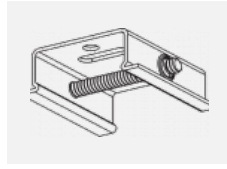

## Downloads

Installation instructions

Photos

**Accessories**

**00-00300, N**  
 wire suspension  
 2000mm

**00-00301, N**  
 wire suspension  
 4000mm

**00-00302, N**  
 wire suspension  
 6000mm

**00-00363, K**  
 cable 5x1,5 2000mm

**00-00364, K**  
 cable 5x1,5 4000mm

**00-00365, K**  
 cable 5x1,5 6000mm

**00-00370, B**  
 ceiling cup 80x80x32mm

**00-00370, S**  
 ceiling cup 80x80x32mm

**00-00370, W**  
 ceiling cup 80x80x32mm

**SKB10-1, grey**  
 Track clamp, grey