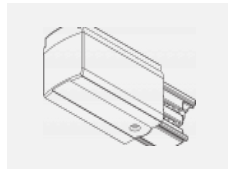

XTS11-2, black
End feed, black