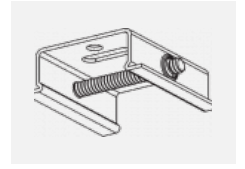

SKB10-3, white
Track clamp, white