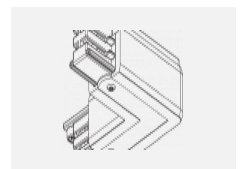

XTS34-2, black
L-feed, black