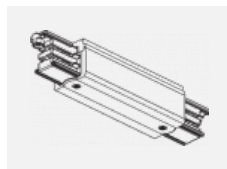

XTS14-3, white
Middle feed, white