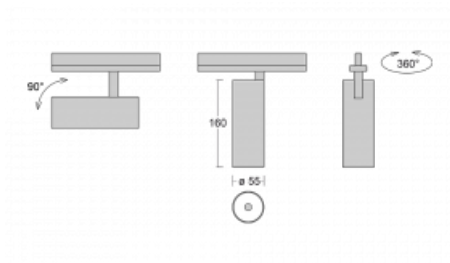

## Technical drawing

Type of installation	3 circuit track
Light distribution	Direct
Luminaire shape	Circular
Colour of the luminaires	Silver
Material	Aluminium
Lifetime	L80/B20 50 000 hours
Warranty	60 months
Description of luminaires	Luminaire 3 circuit track
Dimensions	ø 55 mm × 160 mm
Weight	0.5 kg
Light source	LED MODUL
Type of optical system	Reflector
Luminous flux	1250 lm ± 10 %
Colour Temperature	4000 K cool white
Luminous efficacy	92 lm/W
MacAdam Light source	3
Colour rendering index	90
Beam angle	68°
UGR max. X=4H Y=8H, ρ=70,50,20	23.3