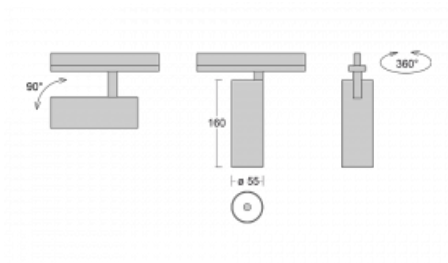

## Technical drawing

Type of installation	3 circuit track
Light distribution	Direct
Luminaire shape	Circular
Colour of the luminaires	Black
Material	Aluminium
Lifetime	L80/B20 50 000 hours
Warranty	60 months
Description of luminaires	Luminaire 3 circuit track
Dimensions	ø 55 mm × 160 mm
Weight	0.5 kg
Light source	LED MODUL
Type of optical system	Reflector
Luminous flux	1200 lm ± 10 %
Colour Temperature	3000 K warm white
Luminous efficacy	88 lm/W
MacAdam Light source	3
Colour rendering index	90
Beam angle	68°
UGR max. X=4H Y=8H, ρ=70,50,20	23.2