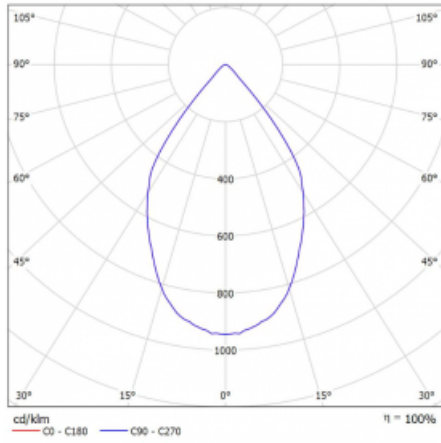

Curve

Luminaire power input* 13.6 W

Connection of the luminaires ON/OFF

Electrical voltage 220-240V

Frequency 50/60Hz

☐ CE IP 20

*±10 %