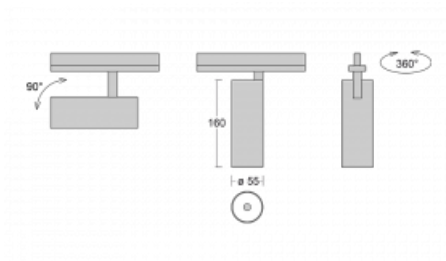

Technical drawing

Type of installation	3 circuit track
Light distribution	Direct
Luminaire shape	Circular
Colour of the luminaires	Black
Material	Aluminium
Lifetime	L80/B20 50 000 hours
Warranty	5 years
Description of luminaires	Luminaire 3 circuit track
Dimensions	ø 55 mm × 160 mm
Weight	0.5 kg
Light source	LED MODUL
Type of optical system	Reflector
Luminous flux*	1200 lm
Colour Temperature	3000 K warm white
Luminous efficacy	88 lm/W
MacAdam Light source	3
Colour rendering index	90
Beam angle	68°
UGR max. X=4H Y=8H, ρ=70,50,20	23.2