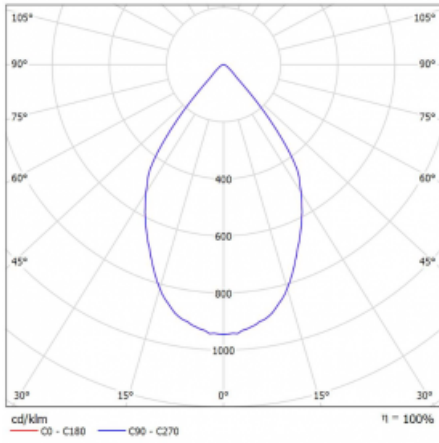

Curve

Luminaire power input* 13.6 W

Connection of the luminaires DALI

Electrical voltage 220-240V

Frequency 50/60Hz

☐ CE IP 20

*±10 %