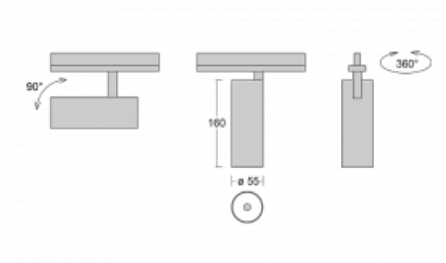

**Technical drawing**

Type of installation	3 circuit track
Light distribution	Direct
Luminaire shape	Circular
Colour of the luminaires	White
Material	Aluminium
Lifetime	L80/B20 50 000 hours
Warranty	5 years
Description of luminaires	Luminaire 3 circuit track
Dimensions	ø 55 mm × 160 mm
Weight	0.5 kg
Light source	LED MODUL
Type of optical system	Reflector
Luminous flux*	1250 lm
Colour Temperature	4000 K cool white
Luminous efficacy	92 lm/W
MacAdam Light source	3
Colour rendering index	90
Beam angle	68°
UGR max. X=4H Y=8H, ρ=70,50,20	23.3