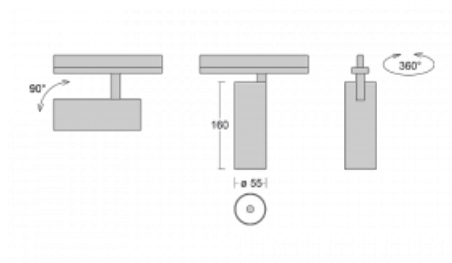

Technical drawing

Type of installation	3 circuit track
Light distribution	Direct
Luminaire shape	Circular
Colour of the luminaires	Silver
Material	Aluminium
Lifetime	L80/B20 50 000 hours
Warranty	5 years
Description of luminaires	Luminaire 3 circuit track
Dimensions	ø 55 mm × 160 mm
Weight	0.5 kg
Light source	LED MODUL
Type of optical system	Reflector
Luminous flux*	1250 lm
Colour Temperature	4000 K cool white
Luminous efficacy	92 lm/W
MacAdam Light source	3
Colour rendering index	90
Beam angle	68°
UGR max. X=4H Y=8H, ρ=70,50,20	23.3