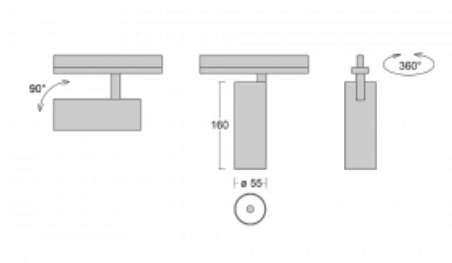

## Technical drawing

Type of installation	3 circuit track
Light distribution	Direct
Luminaire shape	Circular
Colour of the luminaires	Silver
Material	Aluminium
Lifetime	L80/B20 50 000 hours
Warranty	60 months
Description of luminaires	Luminaire 3 circuit track
Dimensions	ø 55 mm × 160 mm
Weight	0.5 kg
Light source	LED MODUL
Type of optical system	Reflector
Luminous flux	1250 lm ± 10 %
Colour Temperature	4000 K cool white
Luminous efficacy	92 lm/W
MacAdam Light source	3
Colour rendering index	90
Beam angle	68°
UGR max. X=4H Y=8H, ρ=70,50,20	23.3