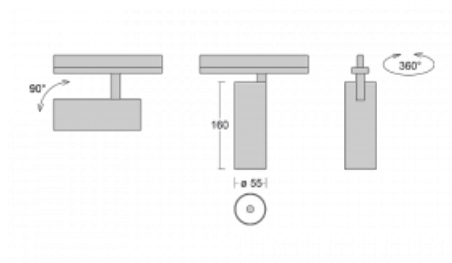

Technical drawing

Type of installation	3 circuit track
Light distribution	Direct
Luminaire shape	Circular
Colour of the luminaires	Black
Material	Aluminium
Lifetime	L80/B20 50 000 hours
Warranty	60 months
Description of luminaires	Luminaire 3 circuit track
Dimensions	ø 55 mm × 160 mm
Weight	0.5 kg
Light source	LED MODUL
Type of optical system	Reflector
Luminous flux	1250 lm ± 10 %
Colour Temperature	4000 K cool white
Luminous efficacy	92 lm/W
MacAdam Light source	3
Colour rendering index	90
Beam angle	68°
UGR max. X=4H Y=8H, ρ=70,50,20	23.3