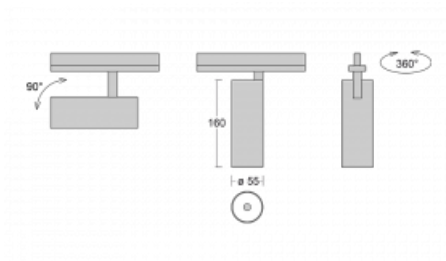

**Technical drawing**

Type of installation	3 circuit track
Light distribution	Direct
Luminaire shape	Circular
Colour of the luminaires	White
Material	Aluminium
Lifetime	L80/B20 50 000 hours
Warranty	5 years
Description of luminaires	Luminaire 3 circuit track
Dimensions	ø 55 mm × 160 mm
Weight	0.5 kg
Light source	LED MODUL
Type of optical system	Reflector
Luminous flux*	1200 lm
Colour Temperature	3000 K warm white
Luminous efficacy	88 lm/W
MacAdam Light source	3
Colour rendering index	90
Beam angle	68°
UGR max. X=4H Y=8H, ρ=70,50,20	23.2