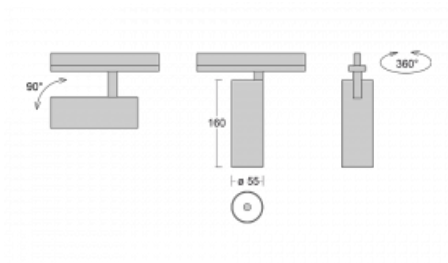

Luminaire

Vali55-T

178-600W-10GDD/930, S

If you are looking for a really decent looking cylindrical track luminaire of small dimensions with a high quality aluminium construction and good light parameters, there is not much to think about – Vali55-T will be just for you. You will use it mainly to illuminate smaller sales areas such as showcases or a specific product. Vali55-T can also illuminate art objects and in some cases they can also be used in households. The luminaires have been fitted with adapters for the 3-phase Global Track from Nordic Aluminium.

Technical drawing

| | |
|-----------------------------------|---------------------------|
| Type of installation | 3 circuit track |
| Light distribution | Direct |
| Luminaire shape | Circular |
| Colour of the luminaires | Silver |
| Material | Aluminium |
| Lifetime | L80/B20 50 000 hours |
| Warranty | 60 months |
| Description of luminaires | Luminaire 3 circuit track |
| Dimensions | ø 55 mm × 160 mm |
| Weight | 0.5 kg |
| Light source | LED MODUL |
| Type of optical system | Reflector |
| Luminous flux | 1200 lm ± 10 % |
| Colour Temperature | 3000 K warm white |
| Luminous efficacy | 88 lm/W |
| MacAdam Light source | 3 |
| Colour rendering index | 90 |
| Beam angle | 68° |
| UGR max. X=4H Y=8H, ρ=70,50,20 | 23.2 |