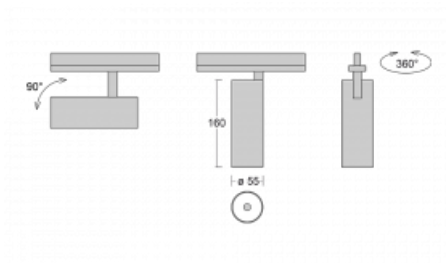

**Technical drawing**

Type of installation	3 circuit track
Light distribution	Direct
Luminaire shape	Circular
Colour of the luminaires	Black
Material	Aluminium
Lifetime	L80/B20 50 000 hours
Warranty	5 years
Description of luminaires	Luminaire 3 circuit track
Dimensions	ø 55 mm × 160 mm
Weight	0.5 kg
Light source	LED MODUL
Type of optical system	Reflector
Luminous flux*	1200 lm
Colour Temperature	3000 K warm white
Luminous efficacy	88 lm/W
MacAdam Light source	3
Colour rendering index	90
Beam angle	68°
UGR max. X=4H Y=8H, ρ=70,50,20	23.2