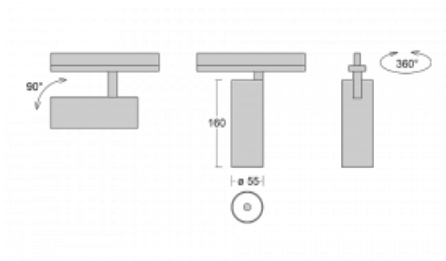

Technical drawing

Type of installation	3 circuit track
Light distribution	Direct
Luminaire shape	Circular
Colour of the luminaires	White
Material	Aluminium
Lifetime	L80/B20 50 000 hours
Warranty	5 years
Description of luminaires	Luminaire 3 circuit track
Dimensions	ø 55 mm × 160 mm
Weight	0.5 kg
Light source	LED MODUL
Type of optical system	Reflector
Luminous flux*	1750 lm
Colour Temperature	4000 K cool white
Luminous efficacy	88 lm/W
MacAdam Light source	3
Colour rendering index	90
Beam angle	27°
UGR max. X=4H Y=8H, ρ=70,50,20	22.1