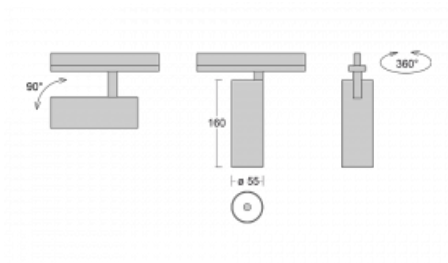

**Technical drawing**

Type of installation	3 circuit track
Light distribution	Direct
Luminaire shape	Circular
Colour of the luminaires	Silver
Material	Aluminium
Lifetime	L80/B20 50 000 hours
Warranty	5 years
Description of luminaires	Luminaire 3 circuit track
Dimensions	ø 55 mm × 160 mm
Weight	0.5 kg
Light source	LED MODUL
Type of optical system	Reflector
Luminous flux*	1750 lm
Colour Temperature	4000 K cool white
Luminous efficacy	88 lm/W
MacAdam Light source	3
Colour rendering index	90
Beam angle	27°
UGR max. X=4H Y=8H, ρ=70,50,20	22