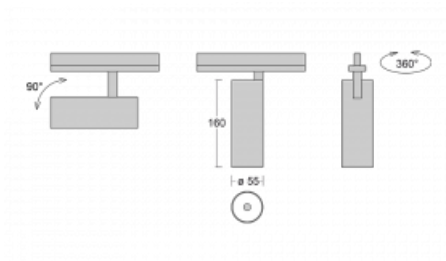

Technical drawing

| | |
|-----------------------------------|---------------------------|
| Type of installation | 3 circuit track |
| Light distribution | Direct |
| Luminaire shape | Circular |
| Colour of the luminaires | Silver |
| Material | Aluminium |
| Lifetime | L80/B20 50 000 hours |
| Warranty | 60 months |
| Description of luminaires | Luminaire 3 circuit track |
| Dimensions | ø 55 mm × 160 mm |
| Weight | 0.5 kg |
| Light source | LED MODUL |
| Type of optical system | Reflector |
| Luminous flux | 1750 lm ± 10 % |
| Colour Temperature | 4000 K cool white |
| Luminous efficacy | 88 lm/W |
| MacAdam Light source | 3 |
| Colour rendering index | 90 |
| Beam angle | 27° |
| UGR max. X=4H Y=8H, ρ=70,50,20 | 22 |