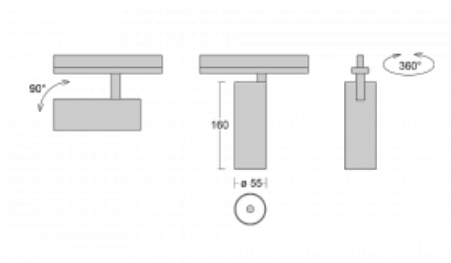

Technical drawing

Type of installation	3 circuit track
Light distribution	Direct
Luminaire shape	Circular
Colour of the luminaires	Black
Material	Aluminium
Lifetime	L80/B20 50 000 hours
Warranty	5 years
Description of luminaires	Luminaire 3 circuit track
Dimensions	ø 55 mm × 160 mm
Weight	0.5 kg
Light source	LED MODUL
Type of optical system	Reflector
Luminous flux*	1750 lm
Colour Temperature	4000 K cool white
Luminous efficacy	88 lm/W
MacAdam Light source	3
Colour rendering index	90
Beam angle	27°
UGR max. X=4H Y=8H, ρ=70,50,20	22