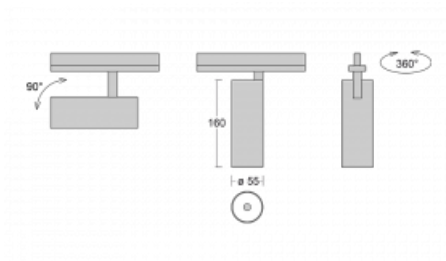

Technical drawing

Type of installation	3 circuit track
Light distribution	Direct
Luminaire shape	Circular
Colour of the luminaires	White
Material	Aluminium
Lifetime	L80/B20 50 000 hours
Warranty	60 months
Description of luminaires	Luminaire 3 circuit track
Dimensions	ø 55 mm × 160 mm
Weight	0.5 kg
Light source	LED MODUL
Type of optical system	Reflector
Luminous flux	1650 lm ± 10 %
Colour Temperature	3000 K warm white
Luminous efficacy	83 lm/W
MacAdam Light source	3
Colour rendering index	90
Beam angle	27°
UGR max. X=4H Y=8H, ρ=70,50,20	21.8