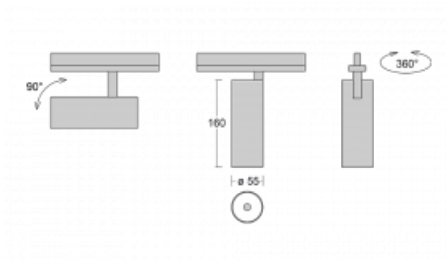

Technical drawing

Type of installation	3 circuit track
Light distribution	Direct
Luminaire shape	Circular
Colour of the luminaires	White
Material	Aluminium
Lifetime	L80/B20 50 000 hours
Warranty	5 years
Description of luminaires	Luminaire 3 circuit track
Dimensions	ø 55 mm × 160 mm
Weight	0.5 kg
Light source	LED MODUL
Type of optical system	Reflector
Luminous flux*	1650 lm
Colour Temperature	3000 K warm white
Luminous efficacy	83 lm/W
MacAdam Light source	3
Colour rendering index	90
Beam angle	27°
UGR max. X=4H Y=8H, ρ=70,50,20	21.8