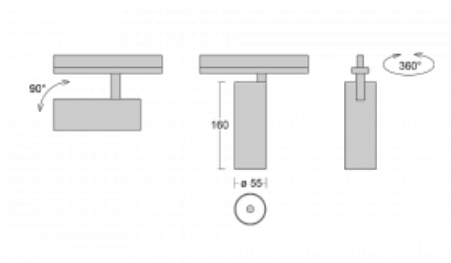

## Technical drawing

Type of installation	3 circuit track
Light distribution	Direct
Luminaire shape	Circular
Colour of the luminaires	Black
Material	Aluminium
Lifetime	L80/B20 50 000 hours
Warranty	60 months
Description of luminaires	Luminaire 3 circuit track
Dimensions	ø 55 mm × 160 mm
Weight	0.5 kg
Light source	LED MODUL
Type of optical system	Reflector
Luminous flux	1650 lm ± 10 %
Colour Temperature	3000 K warm white
Luminous efficacy	83 lm/W
MacAdam Light source	3
Colour rendering index	90
Beam angle	27°
UGR max. X=4H Y=8H, ρ=70,50,20	21.8