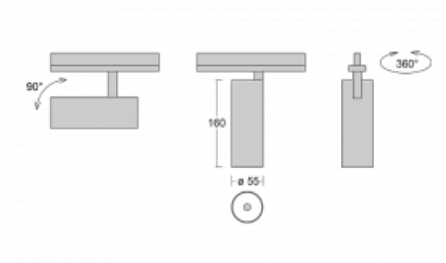

Luminaire

Vali55-T

178-600U-10GGD/940, W

If you are looking for a really decent looking cylindrical track luminaire of small dimensions with a high quality aluminium construction and good light parameters, there is not much to think about – Vali55-T will be just for you. You will use it mainly to illuminate smaller sales areas such as showcases or a specific product. Vali55-T can also illuminate art objects and in some cases they can also be used in households. The luminaires have been fitted with adapters for the 3-phase Global Track from Nordic Aluminium.

Technical drawing

Type of installation	3 circuit track
Light distribution	Direct
Luminaire shape	Circular
Colour of the luminaires	White
Material	Aluminium
Lifetime	L80/B20 50 000 hours
Warranty	5 years
Description of luminaires	Luminaire 3 circuit track
Dimensions	ø 55 mm × 160 mm
Weight	0.5 kg
Light source	LED MODUL
Type of optical system	Reflector
Luminous flux*	1750 lm
Colour Temperature	4000 K cool white
Luminous efficacy	88 lm/W
MacAdam Light source	3
Colour rendering index	90
Beam angle	27°
UGR max. X=4H Y=8H, ρ=70,50,20	22