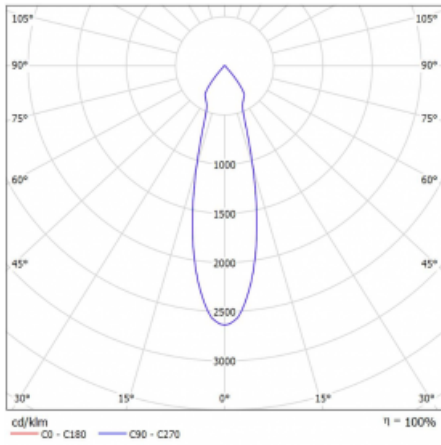

Curve

Luminaire power input* 20 W

Connection of the luminaires DALI

Electrical voltage 220-240V

Frequency 50/60Hz

☐ CE IP 20

*±10 %