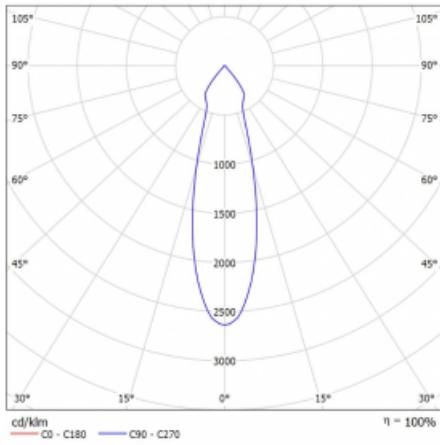

Curve

Luminaire power input 20 W $\pm$ 10 %

Connection of the luminaires DALI dimmable

Electrical voltage 220-240V

Frequency 50/60Hz

CE IP 20