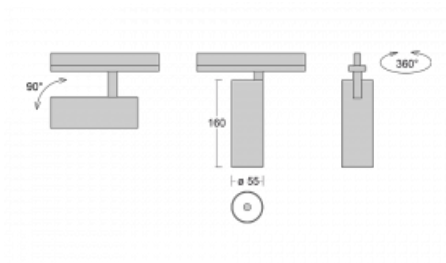

**Technical drawing**

|                                   |                           |
|-----------------------------------|---------------------------|
| Type of installation              | 3 circuit track           |
| Light distribution                | Direct                    |
| Luminaire shape                   | Circular                  |
| Colour of the luminaires          | White                     |
| Material                          | Aluminium                 |
| Lifetime                          | L80/B20 50 000 hours      |
| Warranty                          | 60 months                 |
| Description of luminaires         | Luminaire 3 circuit track |
| Dimensions                        | ø 55 mm × 160 mm          |
| Weight                            | 0.5 kg                    |
| Light source                      | LED MODUL                 |
| Type of optical system            | Reflector                 |
| Luminous flux                     | 1750 lm ± 10 %            |
| Colour Temperature                | 4000 K cool white         |
| Luminous efficacy                 | 88 lm/W                   |
| MacAdam Light source              | 3                         |
| Colour rendering index            | 90                        |
| Beam angle                        | 27°                       |
| UGR max. X=4H<br>Y=8H, ρ=70,50,20 | 22                        |