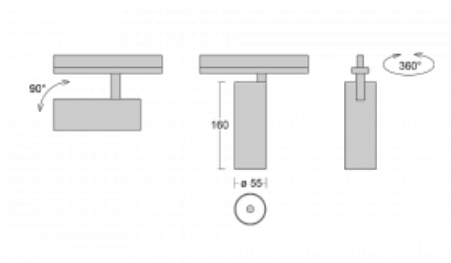

Technical drawing

Type of installation	3 circuit track
Light distribution	Direct
Luminaire shape	Circular
Colour of the luminaires	Silver
Material	Aluminium
Lifetime	L80/B20 50 000 hours
Warranty	5 years
Description of luminaires	Luminaire 3 circuit track
Dimensions	ø 55 mm × 160 mm
Weight	0.5 kg
Light source	LED MODUL
Type of optical system	Reflector
Luminous flux*	1750 lm
Colour Temperature	4000 K cool white
Luminous efficacy	88 lm/W
MacAdam Light source	3
Colour rendering index	90
Beam angle	27°
UGR max. X=4H Y=8H, ρ=70,50,20	22