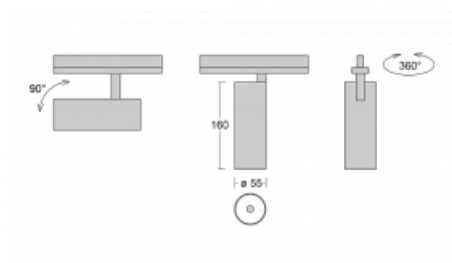

## Technical drawing

Type of installation	3 circuit track
Light distribution	Direct
Luminaire shape	Circular
Colour of the luminaires	Silver
Material	Aluminium
Lifetime	L80/B20 50 000 hours
Warranty	60 months
Description of luminaires	Luminaire 3 circuit track
Dimensions	ø 55 mm × 160 mm
Weight	0.5 kg
Light source	LED MODUL
Type of optical system	Reflector
Luminous flux	1750 lm ± 10 %
Colour Temperature	4000 K cool white
Luminous efficacy	88 lm/W
MacAdam Light source	3
Colour rendering index	90
Beam angle	27°
UGR max. X=4H Y=8H, ρ=70,50,20	22