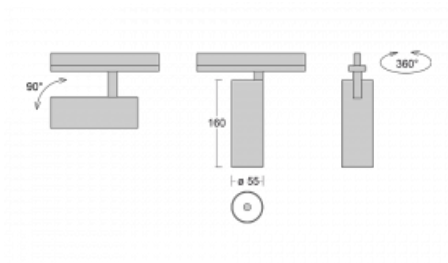

Technical drawing

Type of installation	3 circuit track
Light distribution	Direct
Luminaire shape	Circular
Colour of the luminaires	White
Material	Aluminium
Lifetime	L80/B20 50 000 hours
Warranty	5 years
Description of luminaires	Luminaire 3 circuit track
Dimensions	ø 55 mm × 160 mm
Weight	0.5 kg
Light source	LED MODUL
Type of optical system	Reflector
Luminous flux*	1650 lm
Colour Temperature	3000 K warm white
Luminous efficacy	83 lm/W
MacAdam Light source	3
Colour rendering index	90
Beam angle	27°
UGR max. X=4H Y=8H, ρ=70,50,20	21.8