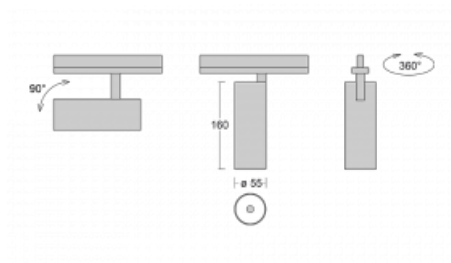

Technical drawing

Type of installation	3 circuit track
Light distribution	Direct
Luminaire shape	Circular
Colour of the luminaires	Black
Material	Aluminium
Lifetime	L80/B20 50 000 hours
Warranty	60 months
Description of luminaires	Luminaire 3 circuit track
Dimensions	ø 55 mm × 160 mm
Weight	0.5 kg
Light source	LED MODUL
Type of optical system	Reflector
Luminous flux	1650 lm ± 10 %
Colour Temperature	3000 K warm white
Luminous efficacy	83 lm/W
MacAdam Light source	3
Colour rendering index	90
Beam angle	27°
UGR max. X=4H Y=8H, ρ=70,50,20	21.8