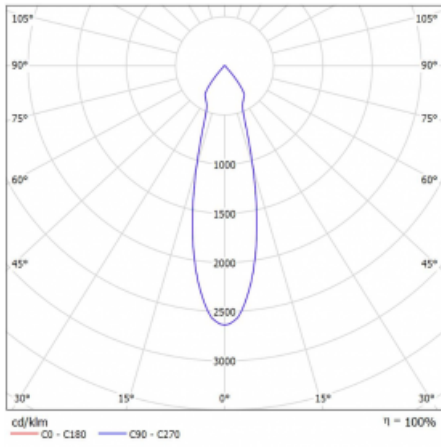

Curve

Luminaire power input* 13.6 W

Connection of the luminaires ON/OFF

Electrical voltage 220-240V

Frequency 50/60Hz

CE IP 20

* $\pm 10\%$