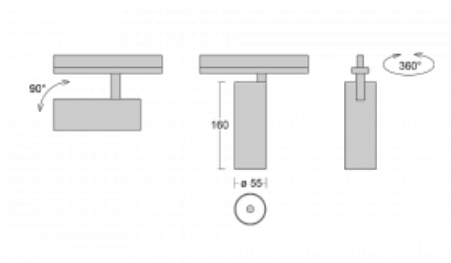

## Technical drawing

Type of installation	3 circuit track
Light distribution	Direct
Luminaire shape	Circular
Colour of the luminaires	Black
Material	Aluminium
Lifetime	L80/B20 50 000 hours
Warranty	5 years
Description of luminaires	Luminaire 3 circuit track
Dimensions	ø 55 mm × 160 mm
Weight	0.5 kg
Light source	LED MODUL
Type of optical system	Reflector
Luminous flux*	1250 lm
Colour Temperature	4000 K cool white
Luminous efficacy	92 lm/W
MacAdam Light source	3
Colour rendering index	90
Beam angle	27°
UGR max. X=4H Y=8H, ρ=70,50,20	20.8