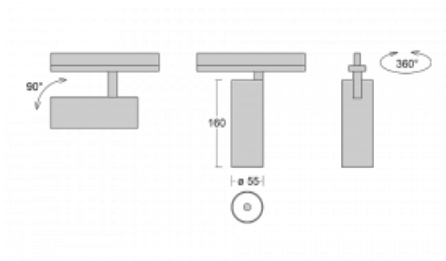

**Technical drawing**

Type of installation	3 circuit track
Light distribution	Direct
Luminaire shape	Circular
Colour of the luminaires	White
Material	Aluminium
Lifetime	L80/B20 50 000 hours
Warranty	60 months
Description of luminaires	Luminaire 3 circuit track
Dimensions	ø 55 mm × 160 mm
Weight	0.5 kg
Light source	LED MODUL
Type of optical system	Reflector
Luminous flux	1200 lm ± 10 %
Colour Temperature	3000 K warm white
Luminous efficacy	88 lm/W
MacAdam Light source	3
Colour rendering index	90
Beam angle	27°
UGR max. X=4H Y=8H, ρ=70,50,20	20.7