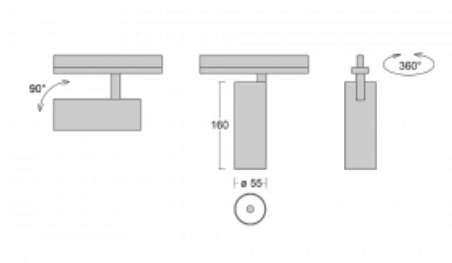

Technical drawing

Type of installation	3 circuit track
Light distribution	Direct
Luminaire shape	Circular
Colour of the luminaires	Silver
Material	Aluminium
Lifetime	L80/B20 50 000 hours
Warranty	60 months
Description of luminaires	Luminaire 3 circuit track
Dimensions	ø 55 mm × 160 mm
Weight	0.5 kg
Light source	LED MODUL
Type of optical system	Reflector
Luminous flux	1200 lm ± 10 %
Colour Temperature	3000 K warm white
Luminous efficacy	88 lm/W
MacAdam Light source	3
Colour rendering index	90
Beam angle	27°
UGR max. X=4H Y=8H, ρ=70,50,20	20.7