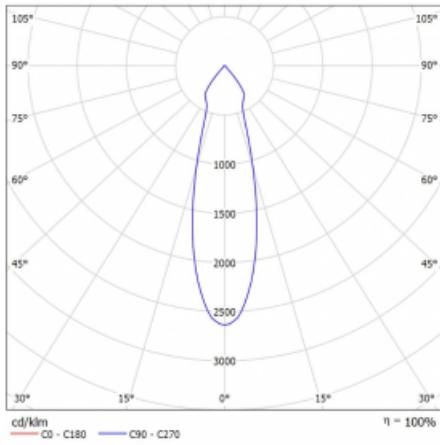

Technical drawing

Type of installation	3 circuit track
Light distribution	Direct
Luminaire shape	Circular
Colour of the luminaires	Silver
Material	Aluminium
Lifetime	L80/B20 50 000 hours
Warranty	5 years
Description of luminaires	Luminaire 3 circuit track
Dimensions	ø 55 mm × 160 mm
Weight	0.5 kg
Light source	LED MODUL
Type of optical system	Reflector
Luminous flux*	1200 lm
Colour Temperature	3000 K warm white
Luminous efficacy	88 lm/W
MacAdam Light source	3
Colour rendering index	90
Beam angle	27°
UGR max. X=4H Y=8H, ρ=70,50,20	20.7

Curve

Luminaire power input* 13.6 W

Connection of the luminaires ON/OFF

Electrical voltage 220-240V

Frequency 50/60Hz

 **CE** IP 20

* $\pm 10\%$

Downloads