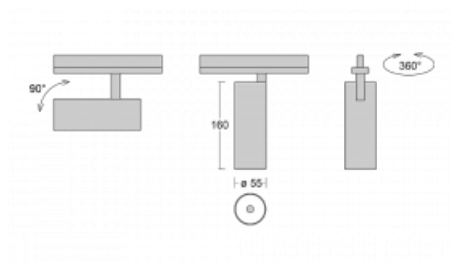

Technical drawing

Type of installation	3 circuit track
Light distribution	Direct
Luminaire shape	Circular
Colour of the luminaires	Silver
Material	Aluminium
Lifetime	L80/B20 50 000 hours
Warranty	5 years
Description of luminaires	Luminaire 3 circuit track
Dimensions	ø 55 mm × 160 mm
Weight	0.5 kg
Light source	LED MODUL
Type of optical system	Reflector
Luminous flux*	1200 lm
Colour Temperature	3000 K warm white
Luminous efficacy	88 lm/W
MacAdam Light source	3
Colour rendering index	90
Beam angle	27°
UGR max. X=4H Y=8H, ρ=70,50,20	20.7