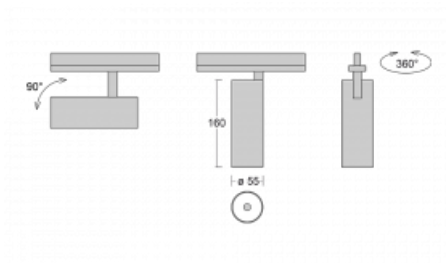

Luminaire

Vali55-T

178-600U-10GDD/940, W

If you are looking for a really decent looking cylindrical track luminaire of small dimensions with a high quality aluminium construction and good light parameters, there is not much to think about – Vali55-T will be just for you. You will use it mainly to illuminate smaller sales areas such as showcases or a specific product. Vali55-T can also illuminate art objects and in some cases they can also be used in households. The luminaires have been fitted with adapters for the 3-phase Global Track from Nordic Aluminium.

Technical drawing

Type of installation	3 circuit track
Light distribution	Direct
Luminaire shape	Circular
Colour of the luminaires	White
Material	Aluminium
Lifetime	L80/B20 50 000 hours
Warranty	5 years
Description of luminaires	Luminaire 3 circuit track
Dimensions	ø 55 mm × 160 mm
Weight	0.5 kg
Light source	LED MODUL
Type of optical system	Reflector
Luminous flux*	1250 lm
Colour Temperature	4000 K cool white
Luminous efficacy	92 lm/W
MacAdam Light source	3
Colour rendering index	90
Beam angle	27°
UGR max. X=4H Y=8H, ρ=70,50,20	20.8